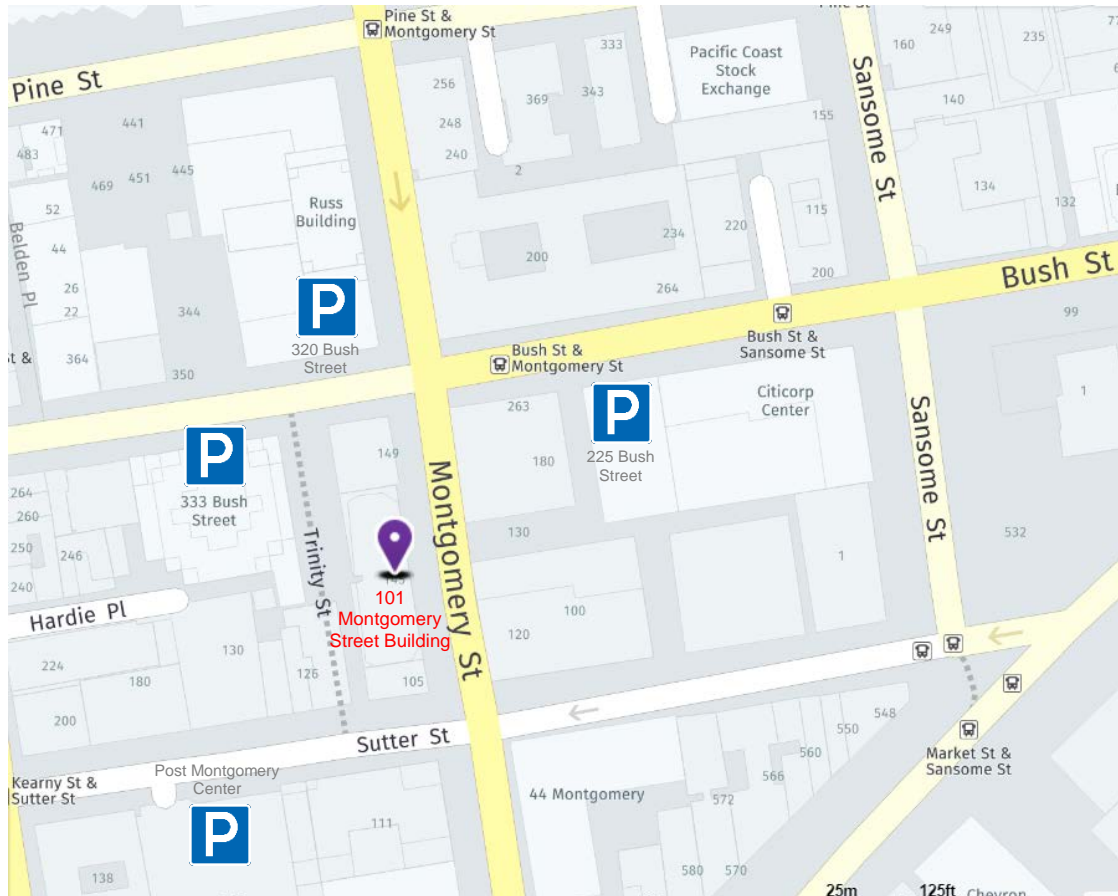

TENANT TOPIC: NEARBY PARKING

Parking is available at several surrounding garages, including but not limited to:

320 Bush St

- Entrance at: 320 Bush St
- Phone: 415-421-5358
- Hours: 5am-8pm
- Monthly Rate: \$475